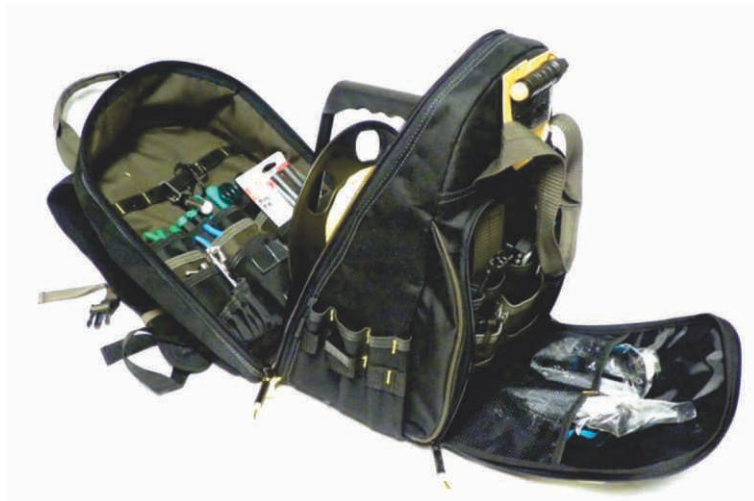

EOD Telescopic Manipulator

EOD Telescopic Manipulator is used for explosive ordinance disposal. It allows the operator to pick up and remove a suspect device and keeps the operator at least 3 meters from the suspect device. It will definitely reduce or void the harm to operators without direct connection between operator and the explosive.

It can grab 20 Kgs of Max weight, with Max mechanical arm length of 4.5 meters. Electric control manipulator can be 360° rotating Infrared night-vision camera and LCD monitor, can take Night operation. Very easy to assemble and carry with built-in chargeable battery, which can work steady for 5 hours. LCD screen can work in strong daylight

NRTC EOD Response Kit

NRTC EOD Response Kit/bag comprises of common and special purpose tools used by EOD technicians/operator in response to incidents involving improvised explosive devices (IEDs) and other explosive hazards.